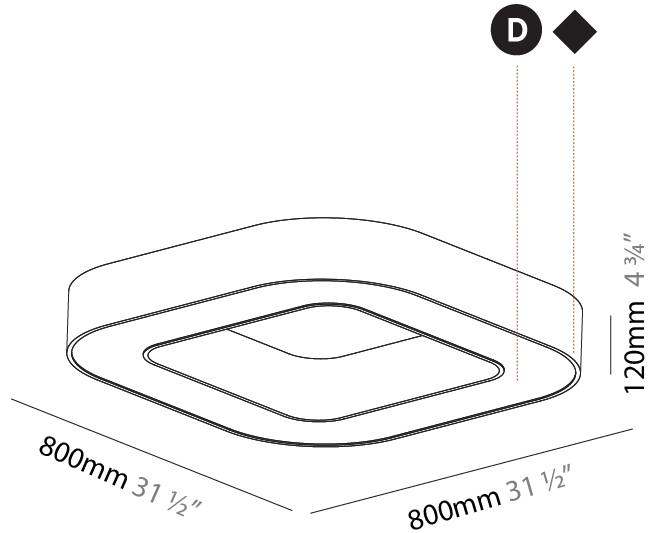

GENERAL

Series: Glorious
Subseries: Glorious Quantum
Brand: Prolicht
Division: Architectural
Mounting Type: Surface
Mounting Location: Ceiling
Subcategory: Ambient

PHYSICAL

Shape: Square
Length (mm): 800
Length (in): 31 1/2
Width (mm): 800
Width (in): 31 1/2
Height (mm): 120
Height (in): 4 3/4
Light Distribution: Direct
Weight (kg): 9.04
Weight (lbs): 19.92
Diffuser: PMMA - Opal or Micro-Prism
Fixture Finish: SSR / BKV / CWI / CRY / HAB / LAG / UFT / ITA / RUA / RUR / MIC / FTG / MYG / TWT / LOD / PUS / FRO / FUP / KIA / POP / BLS / SPG / MEY / GOH / GUM / CHC / COM / ABZ / JAG / OBR / MOS / ROR
Fixture Material: Aluminum

ELECTRICAL

Lamp Type: LED (Zhaga Standard)
Input Wattage (W): 40
Total Output Wattage (W): 32 / 25.6 (3500K)
Dimming: Non-Dimming / Phase Dimming (120Vac only) / 0-10V Dimming
Driver Included: Yes
Driver Location: Integrated
Driver Type: Constant Current - 120 / 277Vac
Driver Class: Class 2
Input Voltage (V): 120 - 277
Constant Current (MA): 350 / 800 (3500K)

LED

Color Temperature (°K): 3000 / 3500 / 4000
Max. Delivered Lumen (lm): 3690 / 3822 / 3900
CRI: >80 CRI
Efficiency (%): 65
Lamp Life (hrs): 50000

OPTICAL

RATINGS AND CERTIFICATIONS

Certified By: Certified for North American Standards
IP rating: IP20