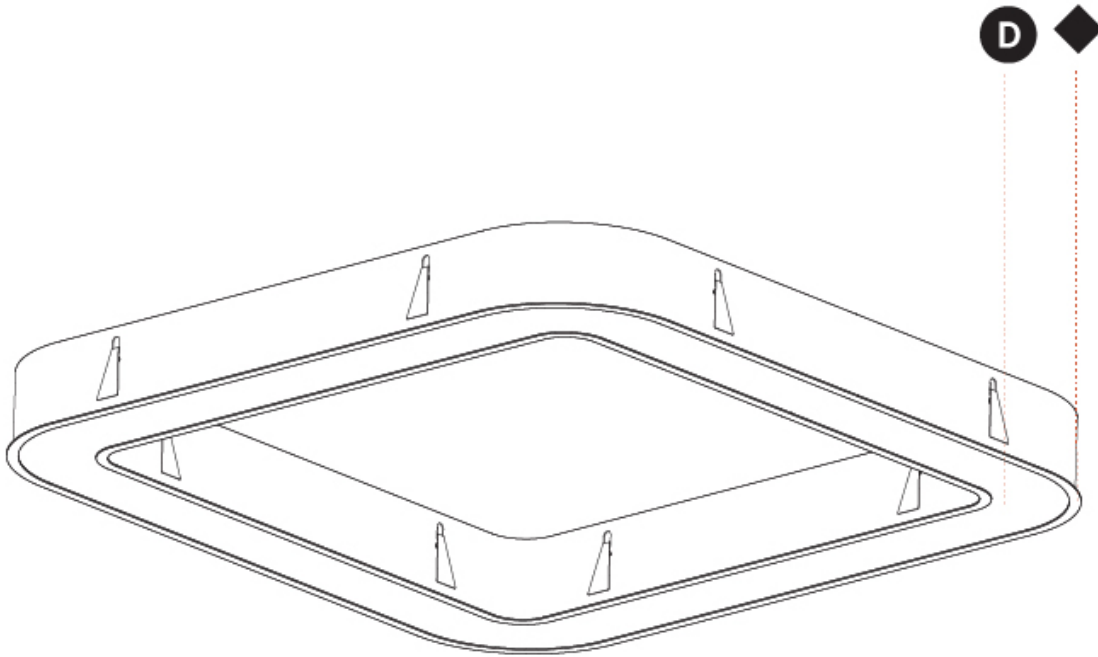

GLORIOUS QUANTUM RECESSED

A37565-

PROJECT	_____
TYPE	_____
SPECIFIER	_____
QUANTITY	_____
DATE	_____