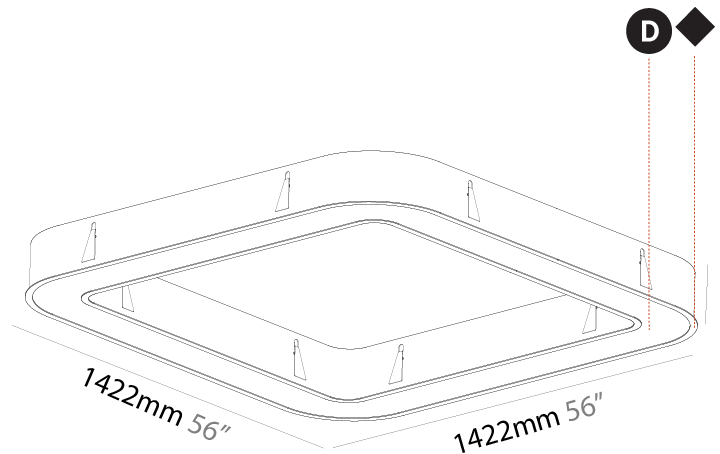

GENERAL

Series: Glorious
Subseries: Glorious Quantum
Brand: Prolicht
Division: Architectural
Mounting Type: Recessed
Mounting Location: Ceiling
Subcategory: Ambient

PHYSICAL

Shape: Square
Length (mm): 1422
Length (in): 56
Width (mm): 1422
Width (in): 56
Height (mm): 150
Height (in): 5 ⁷/₈
Min. Recessing Depth (mm): 160
Min. Recessing Depth (in): 6 ⁵/₁₆
Light Distribution: Direct
Weight (kg): 21.113
Weight (lbs): 46.45
Diffuser: PMMA - Opal or Micro-Prism
Fixture Finish: SSR / BKV / CWI / CRY / HAB / LAG / UFT / ITA / RUA / RUR / MIC / FTG / MYG / TWT / LOD / PUS / FRO / FUP / KIA / POP / BLS / SPG / MEY / GOH / GUM / CHC / COM / ABZ / JAG / OBR / MOS / ROR
Fixture Material: Aluminum

ELECTRICAL

Lamp Type: LED (Zhaga Standard)
Input Wattage (W): 80
Total Output Wattage (W): 64 / 51.2 (3500K)
Dimming: Non-Dimming / Phase Dimming (120Vac only) / 0-10V Dimming
Driver Included: Yes
Driver Location: Integrated
Driver Type: Constant Current - 120 / 277Vac
Driver Class: Class 2
Input Voltage (V): 120 - 277
Constant Current (MA): 350 / 800 (3500K)

LED

Color Temperature (°K): 3000 / 3500 / 4000
Max. Delivered Lumen (lm): 7380 / 7644 / 7800
CRI: >80 CRI
Efficiency (%): 65
Lamp Life (hrs): 50000

OPTICAL

RATINGS AND CERTIFICATIONS

Certified By: Certified for North American Standards
IP rating: IP20