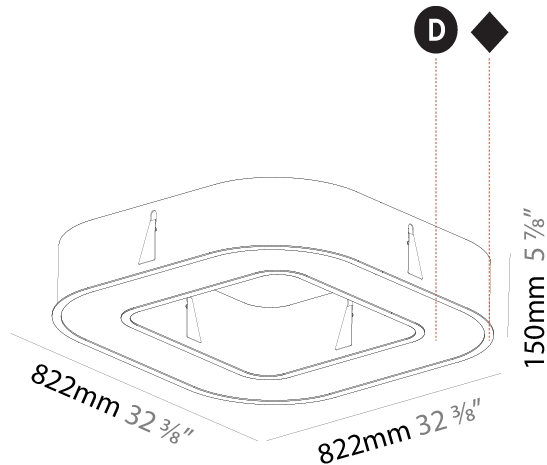

GENERAL

Series: Glorious
Subseries: Glorious Quantum
Brand: Prolicht
Division: Architectural
Mounting Type: Recessed
Mounting Location: Ceiling
Subcategory: Ambient

PHYSICAL

Shape: Square
Length (mm): 822
Length (in): 32 3/8
Width (mm): 822
Width (in): 32 3/8
Height (mm): 150
Height (in): 5 7/8
Min. Recessing Depth (mm): 160
Min. Recessing Depth (in): 6 1/8
Light Distribution: Direct
Weight (kg): 10.55
Weight (lbs): 23.21
Diffuser: PMMA - Opal or Micro-Prism
Fixture Finish: SSR / BKV / CWI / CRY / HAB / LAG / UFT / ITA / RUA / RUR / MIC / FTG / MYG / TWT / LOD / PUS / FRO / FUP / KIA / POP / BLS / SPG / MEY / GOH / GUM / CHC / COM / ABZ / JAG / OBR / MOS / ROR
Fixture Material: Aluminum

ELECTRICAL

Lamp Type: LED (Zhaga Standard)
Input Wattage (W): 40
Total Output Wattage (W): 32 / 25.6 (3500K)
Dimming: Non-Dimming / Phase Dimming (120Vac only) / 0-10V Dimming
Driver Included: Yes
Driver Location: Integrated
Driver Type: Constant Current - 120 / 277Vac
Driver Class: Class 2
Input Voltage (V): 120 - 277
Constant Current (MA): 350 / 800 (3500K)

LED

Color Temperature (°K): 3000 / 3500 / 4000
Max. Delivered Lumen (lm): 3690 / 3822 / 3900
CRI: >80 CRI
Efficiency (%): 65
Lamp Life (hrs): 50000

OPTICAL

RATINGS AND CERTIFICATIONS

Certified By: Certified for North American Standards
IP rating: IP20