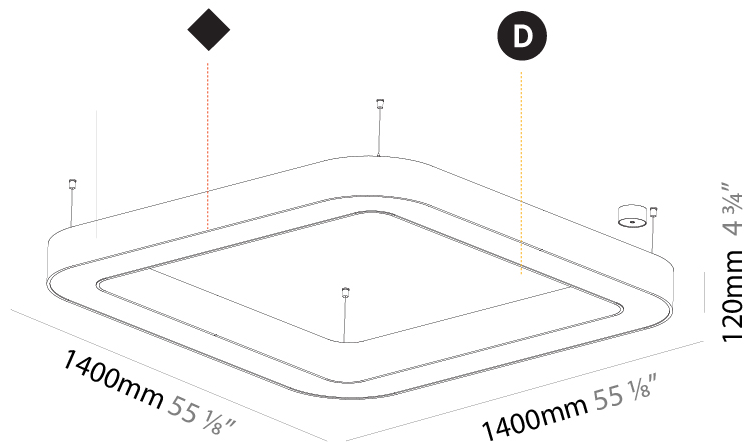

GENERAL

Series: Glorious
Subseries: Glorious Quantum
Brand: Prolicht
Division: Architectural
Mounting Type: Suspension
Mounting Location: Ceiling
Subcategory: Ambient

PHYSICAL

Shape: Square
Length (mm): 1400
Length (in): 55 1/8
Width (mm): 1400
Width (in): 55 1/8
Height (mm): 120
Height (in): 4 3/4
Max. Overall Height (mm): 2120
Max. Overall Height (in): 83 7/16
Light Distribution: Direct / Indirect
Weight (kg): 18.463
Weight (lbs): 40.62
Diffuser: PMMA - Opal or Micro-Prism
Fixture Finish: SSR / BKV / CWI / CRY / HAB / LAG / UFT / ITA / RUA / RUR / MIC / FTG / MYG / TWT / LOD / PUS / FRO / FUP / KIA / POP / BLS / SPG / MEY / GOH / GUM / CHC / COM / ABZ / JAG / OBR / MOS / ROR
Fixture Material: Aluminum

ELECTRICAL

Lamp Type: LED (Zhaga Standard)
Input Wattage (W): 120
Total Output Wattage (W): 96 / 76.8 (3500K)
Dimming: Non-Dimming / Phase Dimming (120Vac only) / 0-10V Dimming
Driver Included: Yes
Driver Location: Integrated
Driver Type: Constant Current - 120 / 277Vac
Driver Class: Class 2
Input Voltage (V): 120 - 277
Constant Current (MA): 350 / 800 (3500K)

LED

Color Temperature (°K): 3000 / 3500 / 4000
Max. Delivered Lumen (lm): 7380 / 7644 / 7800 Direct / 5120 / 5556 / 5400 Indirect
CRI: >80 CRI
Efficiency (%): 69.8
Lamp Life (hrs): 50000

OPTICAL

RATINGS AND CERTIFICATIONS

Certified By: Certified for North American Standards
IP rating: IP20