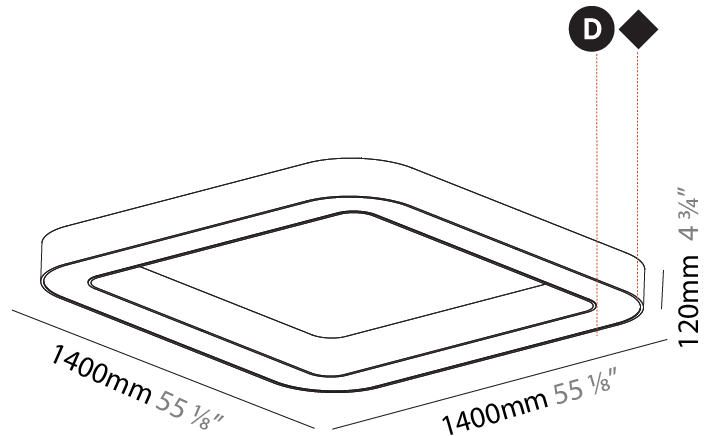

1. To build a product code in our configurator select the specify button on the base model # product page
2. To build a manual product code on this datasheet choose from the options listed below in blue font and add the suffix to the base model #

GENERAL

Series: Glorious
Subseries: Glorious Quantum
Brand: Prolicht
Division: Architectural
Mounting Type: Surface
Mounting Location: Ceiling

PHYSICAL

Length (mm): 1400
Length (in): 55 1/8
Width (mm): 1400
Width (in): 55 1/8
Height (mm): 120
Height (in): 4 3/4
Light Distribution: Direct
Weight (kg): 16.878
Weight (lbs): 37.13
Diffuser: PMMA - Opal or Micro-Prism
Fixture Finish: SSR / BKV / CWI / CRY / HAB / LAG / UFT / ITA / RUA / RUR / MIC / FTG / MYG / TWT / LOD / PUS / FRO / FUP / KIA / POP / BLS / SPG / MEY / GOH / GUM / CHC / COM / ABZ / JAG / OBR / MOS / ROR
Fixture Material: Aluminum

ELECTRICAL

Lamp Type: LED (Zhaga Standard)
Input Wattage (W): 80
Total Output Wattage (W): 64 / 51.2 (3500K)
Dimming: Non-Dimming / Phase Dimming (120Vac only) / 0-10V Dimming
Driver Included: Yes
Driver Location: Integrated
Driver Type: Constant Current - 120 / 277Vac
Driver Class: Class 2
Input Voltage (V): 120 - 277
Constant Current (MA): 350 / 800 (3500K)

LED

Color Temperature (°K): 3000 / 3500 / 4000
Max. Delivered Lumen (lm): 7380 / 7644 / 7800
CRI: >80 CRI
Efficiency (%): 65
Lamp Life (hrs): 50000

OPTICAL

RATINGS AND CERTIFICATIONS

Certified By: Certified for North American Standards
IP rating: IP20